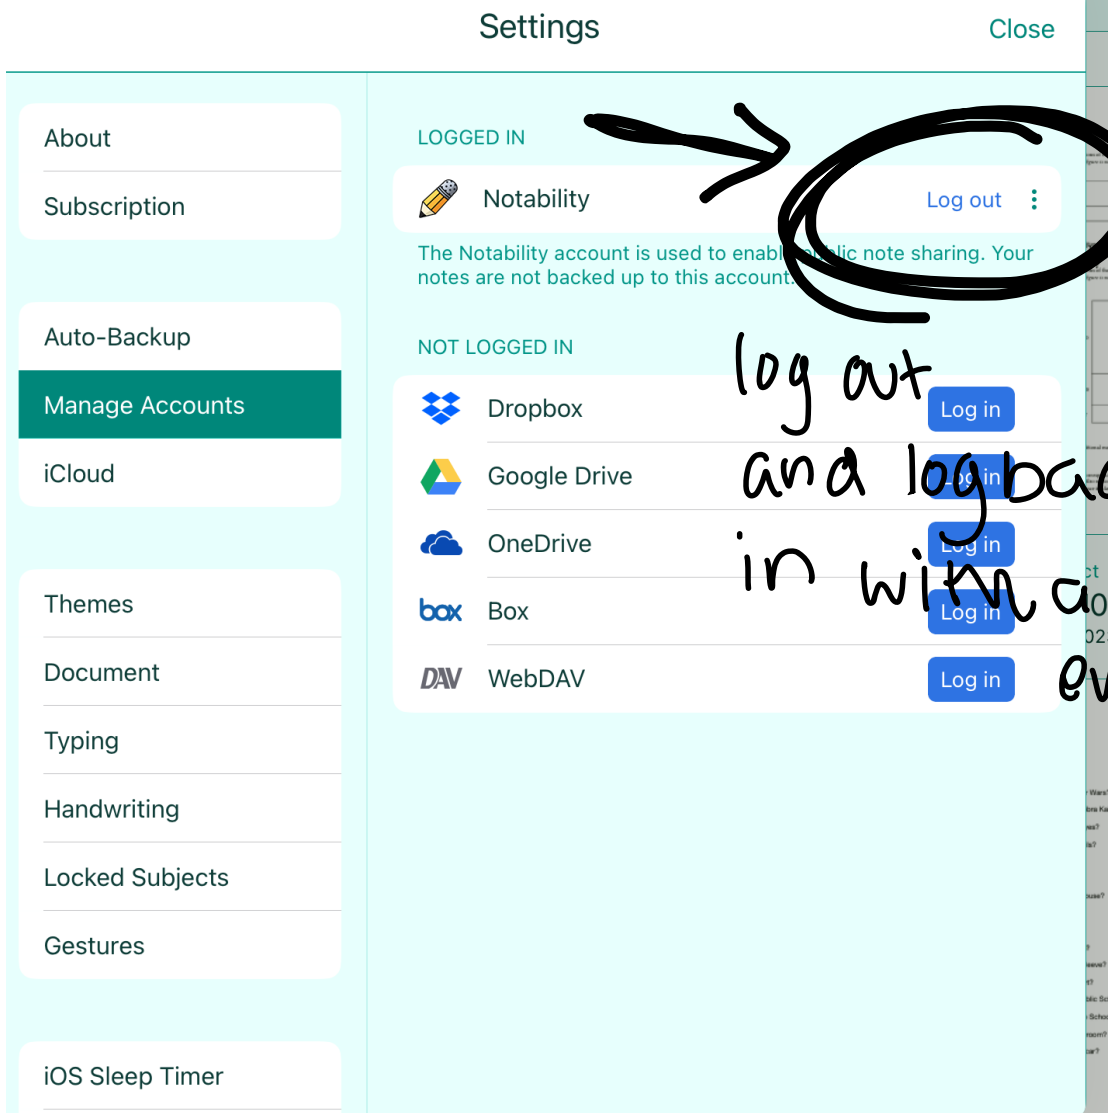

Settings

If anyone doesn't know what to do when ur banned you can either... go to the website

and make an alt or

log out and log back in with a different email

Settings

Close

About

Subscription

Gestures

iOS Sleep Timer

LOGGED IN

Notability

Log out

The Notability account is used to enable public note sharing. Your notes are not backed up to this account.

NOT LOGGED IN

Dropbox